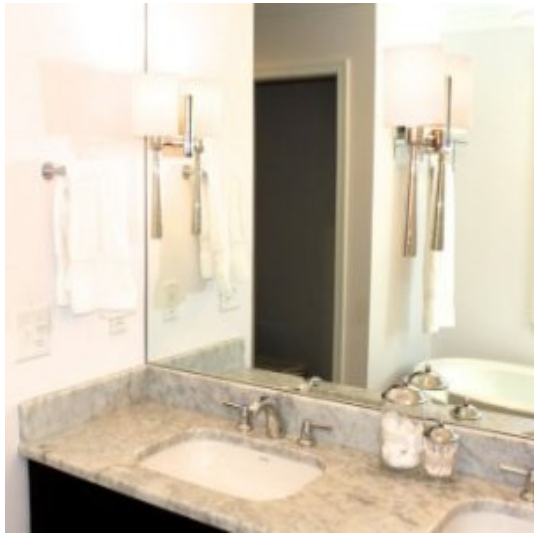

Splashbacks & Mirrors

Negotiable

 Grand Glass Hardware Ltd

 See on [ServiceFinder.co.nz](https://www.servicefinder.co.nz)

Glass kitchen splashbacks are a versatile way of decorating your kitchen. It provides perfect balance of style and functionality. You will get a modern and brighten up kitchen with the colourful 5mm clear toughened glass panels or the image you choose, or even choose mirror-look splash back to expand the visual space of your kitchen. For the bathroom mirror, we use 5mm think normal glass and any width and height is available by custom order. Order online from our glass splashback manufacturers and we will deliver your glass splashbacks to you within Auckland region. Grand Glass & Hardware Ltd also specialise in other glass specialties such as frameless glass balustrades, glass swimming pool fences and frameless glass shower door systems in New Zealand.