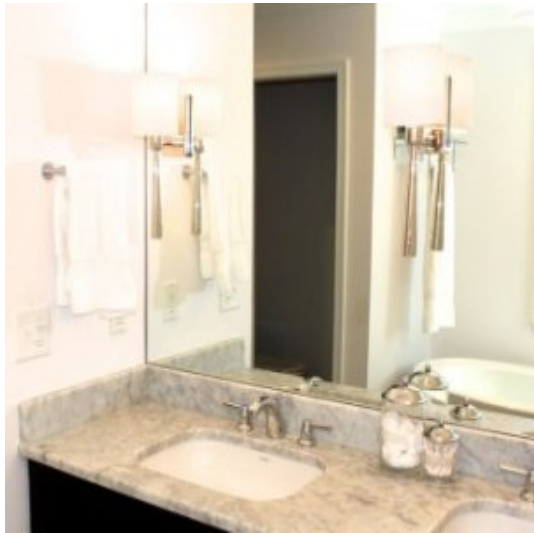

Splashbacks & Mirrors

Negotiable

 Grand Glass Hardware Ltd

 See on [ServiceFinder.co.nz](https://www.ServiceFinder.co.nz)

Glass kitchen splashbacks are a versatile way of decorating your kitchen. It provides perfect balance of style and functionality. You will get a modern and brighten up kitchen with the colourful 5mm clear toughened glass panels or the image you choose, or even choose mirror-look splash back to expand the visual space of your kitchen. For the bathroom mirror, we use 5mm think normal glass and any width and height is available by custom order. Order online from our glass splashback manufacturers and we will deliver your glass splashbacks to you within Auckland region. Grand Glass & Hardware Ltd also specialise in other glass specialties such as frameless glass balustrades, glass swimming pool fences and frameless glass shower door systems in New Zealand.