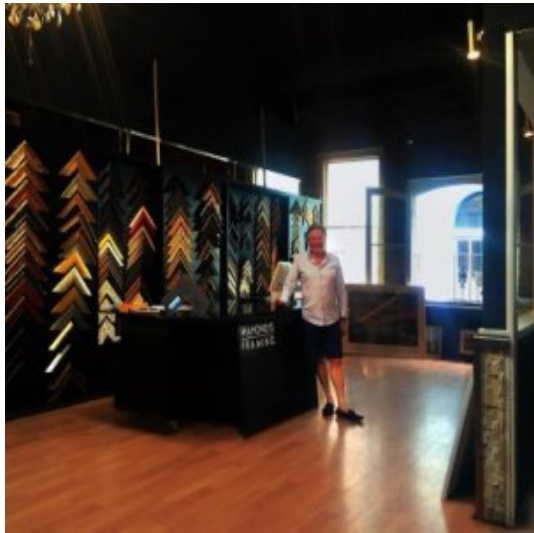

Photo Framing Melbourne

Negotiable

👤 Memorabilia Framing Melbourne

📍 Melbourne

📱 [See on ServiceFinder.co.nz](#)

Photo framing is the process of enclosing a photograph or artwork within a frame to enhance its presentation, protect it from damage, and create a focal point for display. Framing can add aesthetic value to the photograph, complement the style of the image, and make it more visually appealing. Choose a frame that complements the photograph and the space where it will be displayed. Consider factors such as the color, material, style, and size of the frame. Common materials for frames include wood, metal, and plastic.